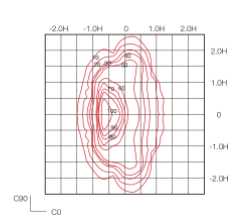

150W HPS
Efficiency 73%

H=4m E(max)=120Lux

110V-240V
50-60Hz

95
Lm/watt

>50000 h

30
LEDS

LED

40W LED
LED Cree 30 PC
95 lm / W