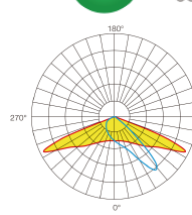

150W HPS
Efficiency 73%

H=4m E(max)=120Lux

110V-240V
50-60Hz

95
Lm/watt

>50000 h

30
LEDS

LED

40W LED
LED Cree 30 PC
95 lm / W